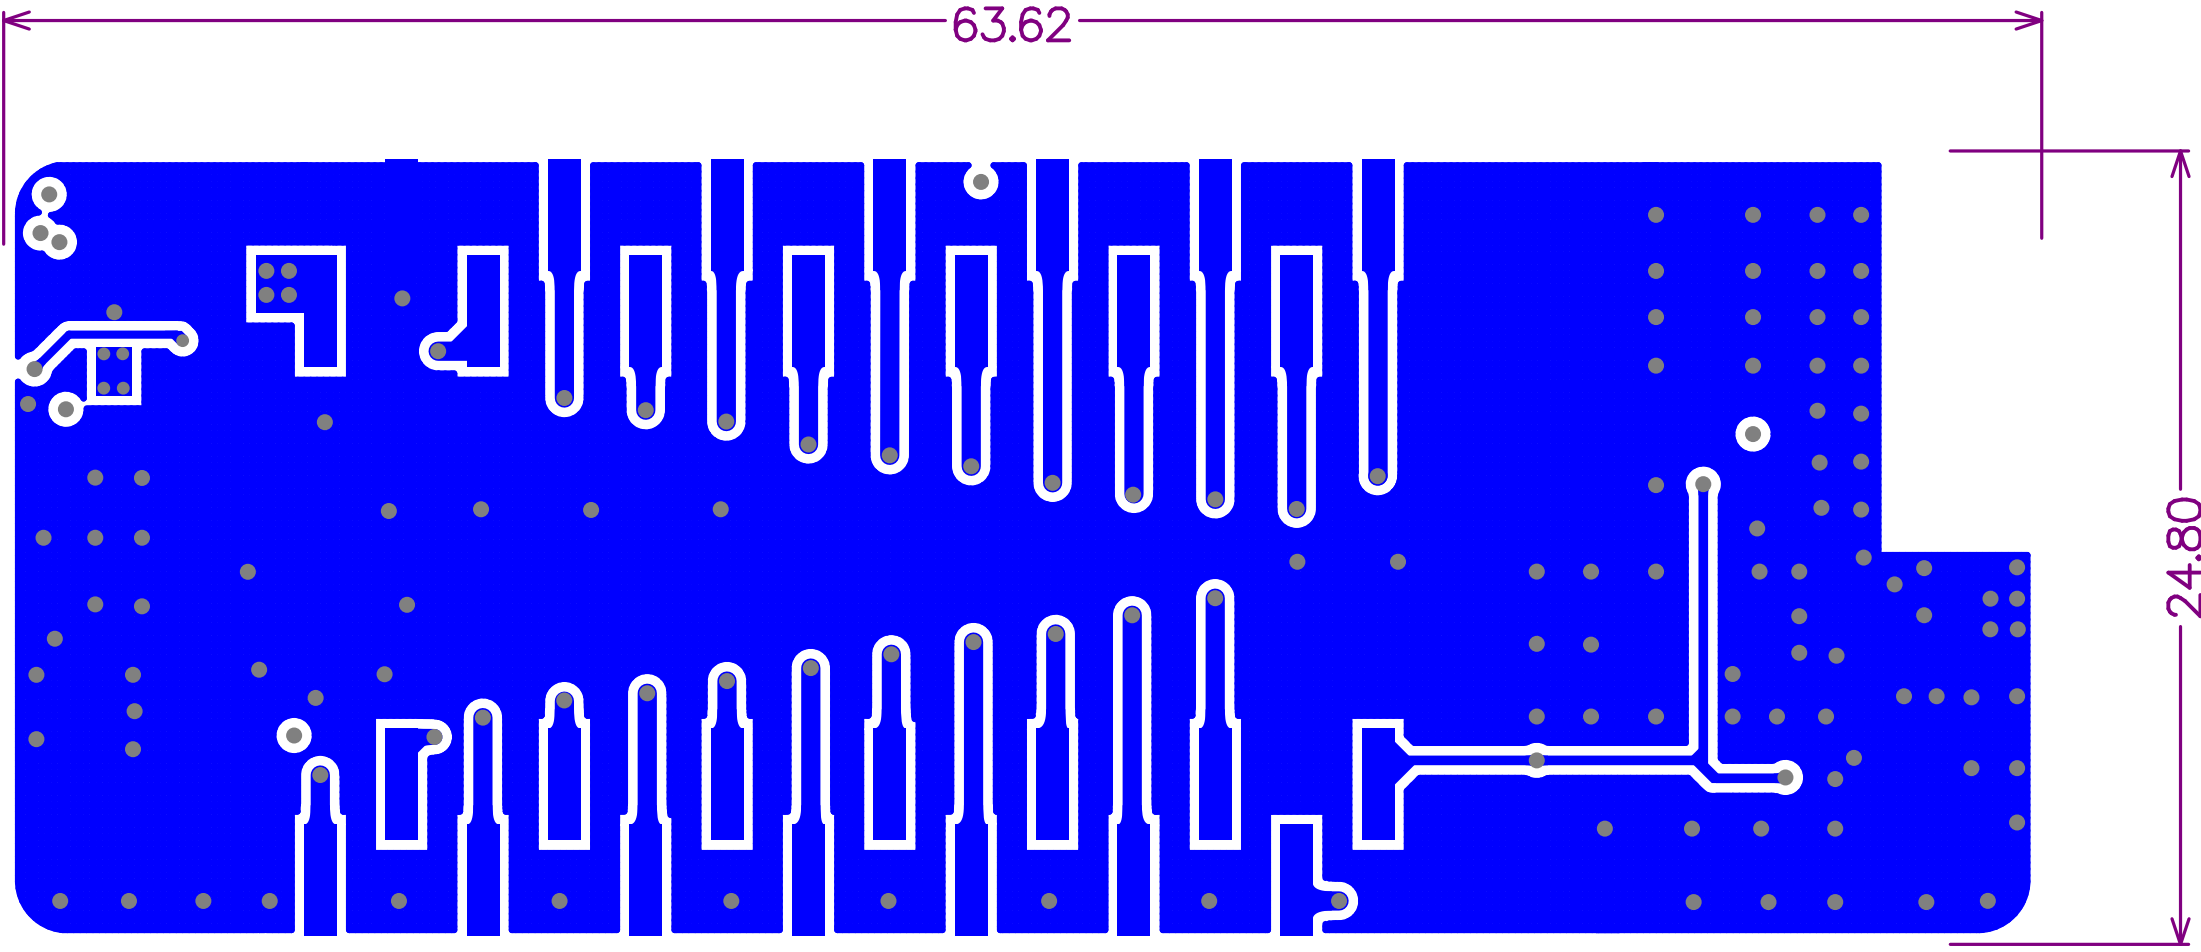

63.62

24.80

63.62

24.80

63.62

24.80

COMPLIANT
RoHS

www.byacom.io

COPYRIGHT 2017

The Netherlands

V1.01

21 21
 10P4_OEM_Mother_Board

MIN

63.62

24.80

63.62