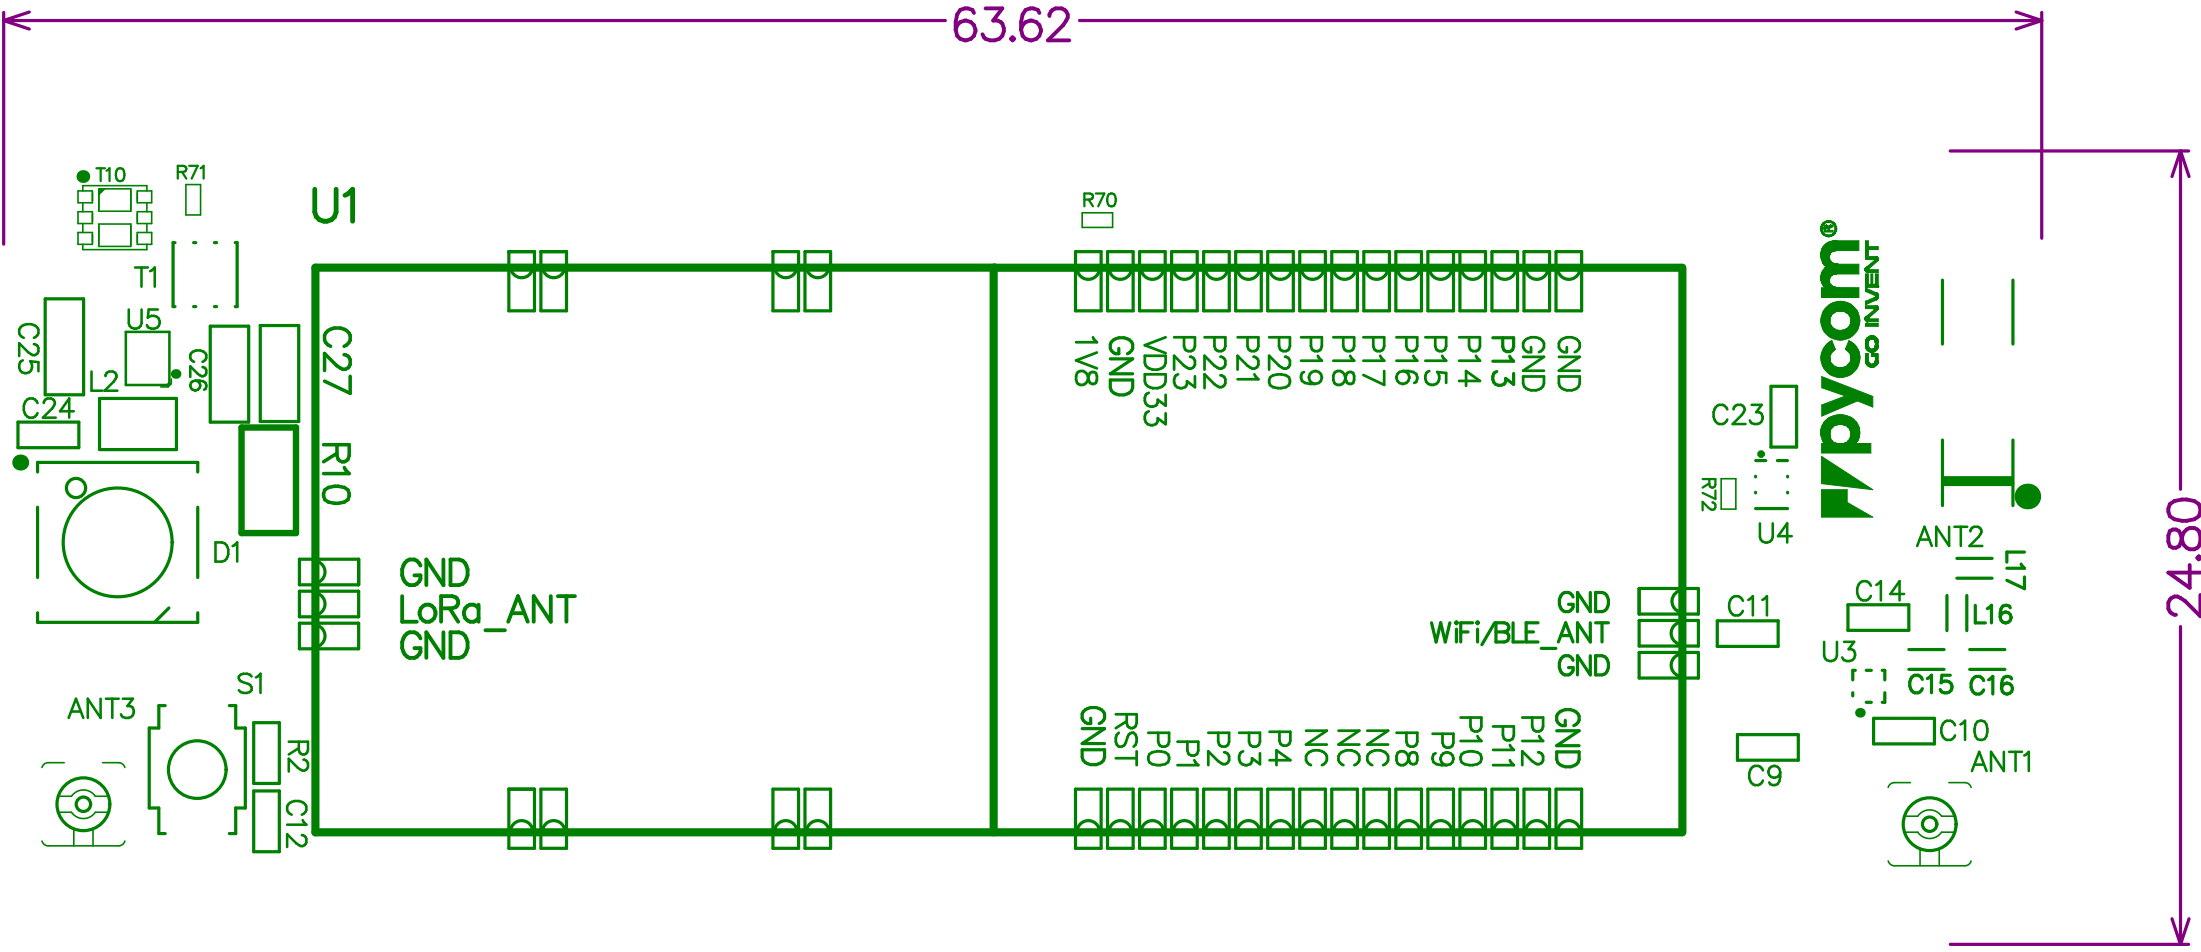

63.62

24.80

63.62

24.80

63.62

24.80

COMPLIANT
RoHS

www.byacom.io

COPYRIGHT 2017

The Netherlands

V1.01

21 21
 10P4_OEM_Mother_Board

MIN

63.62

24.80

63.62