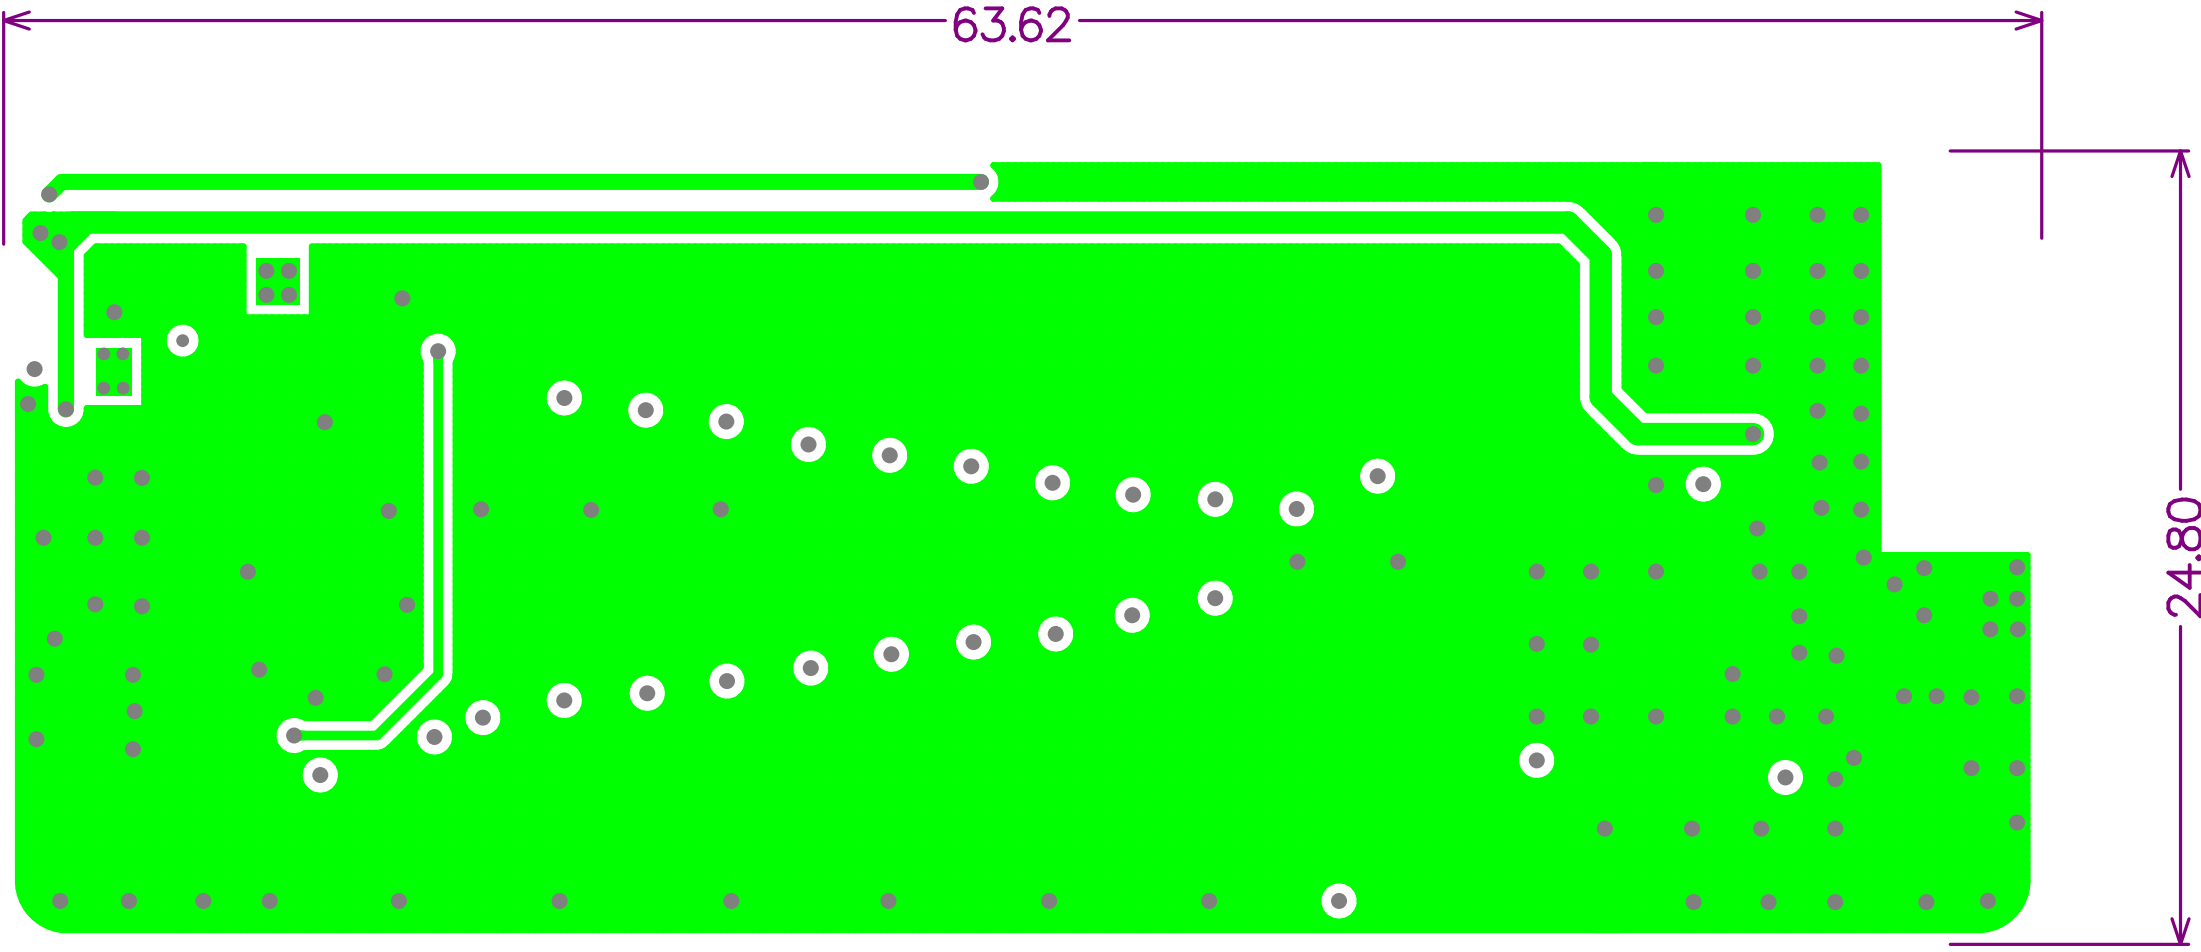

63.62

24.80

63.62

24.80

63.62

24.80

COMPLIANT
RoHS

www.byacom.io

COPYRIGHT 2017

The Netherlands

V1.01

21 21
 10P4_OEM_Mother_Board

MIN

63.62

24.80

63.62